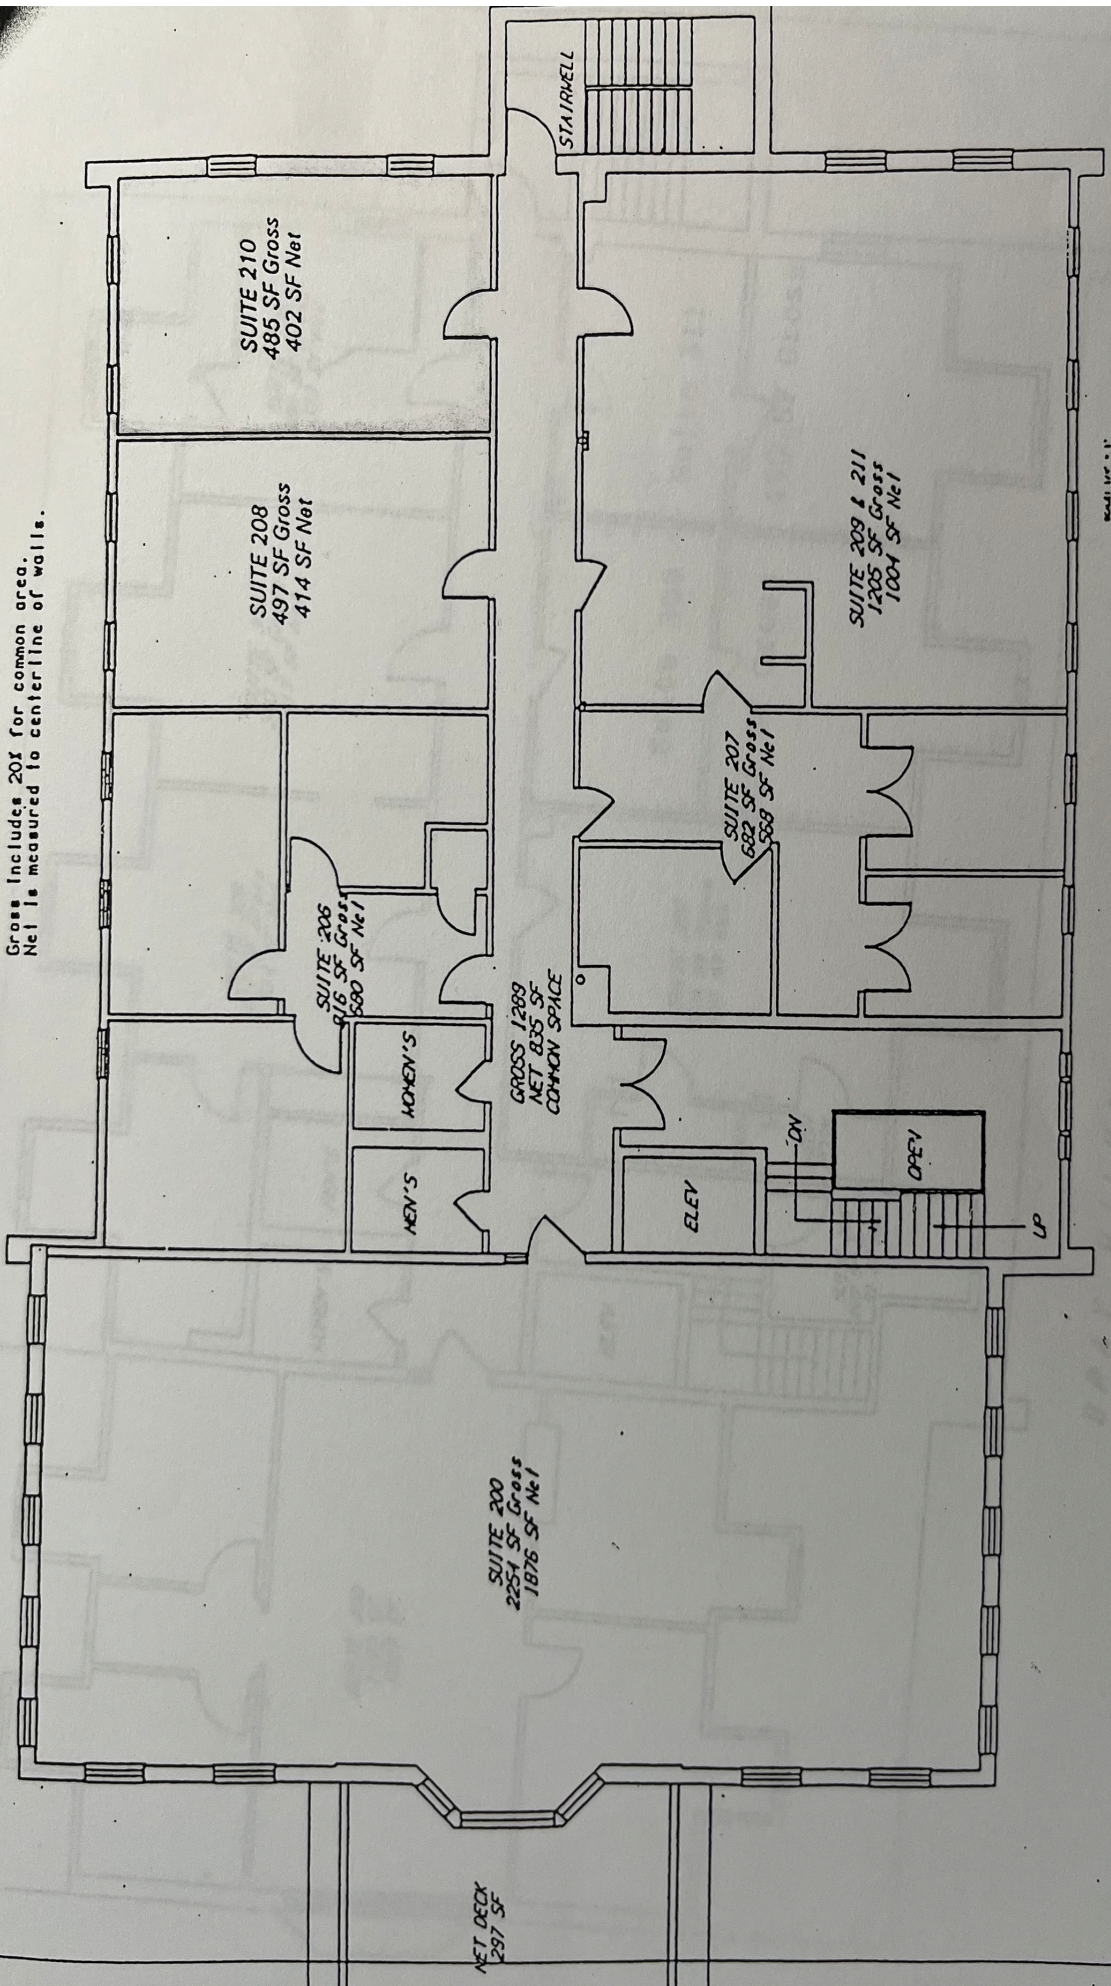

Gross includes 20% for common area.
Net is measured to centerline of walls.

Scale 1/4" = 1'

BRAY WILKINS BUILDING
SECOND FLOOR
161 S MAIN ST - MIDDLETON, MA 01949

Exhibit A